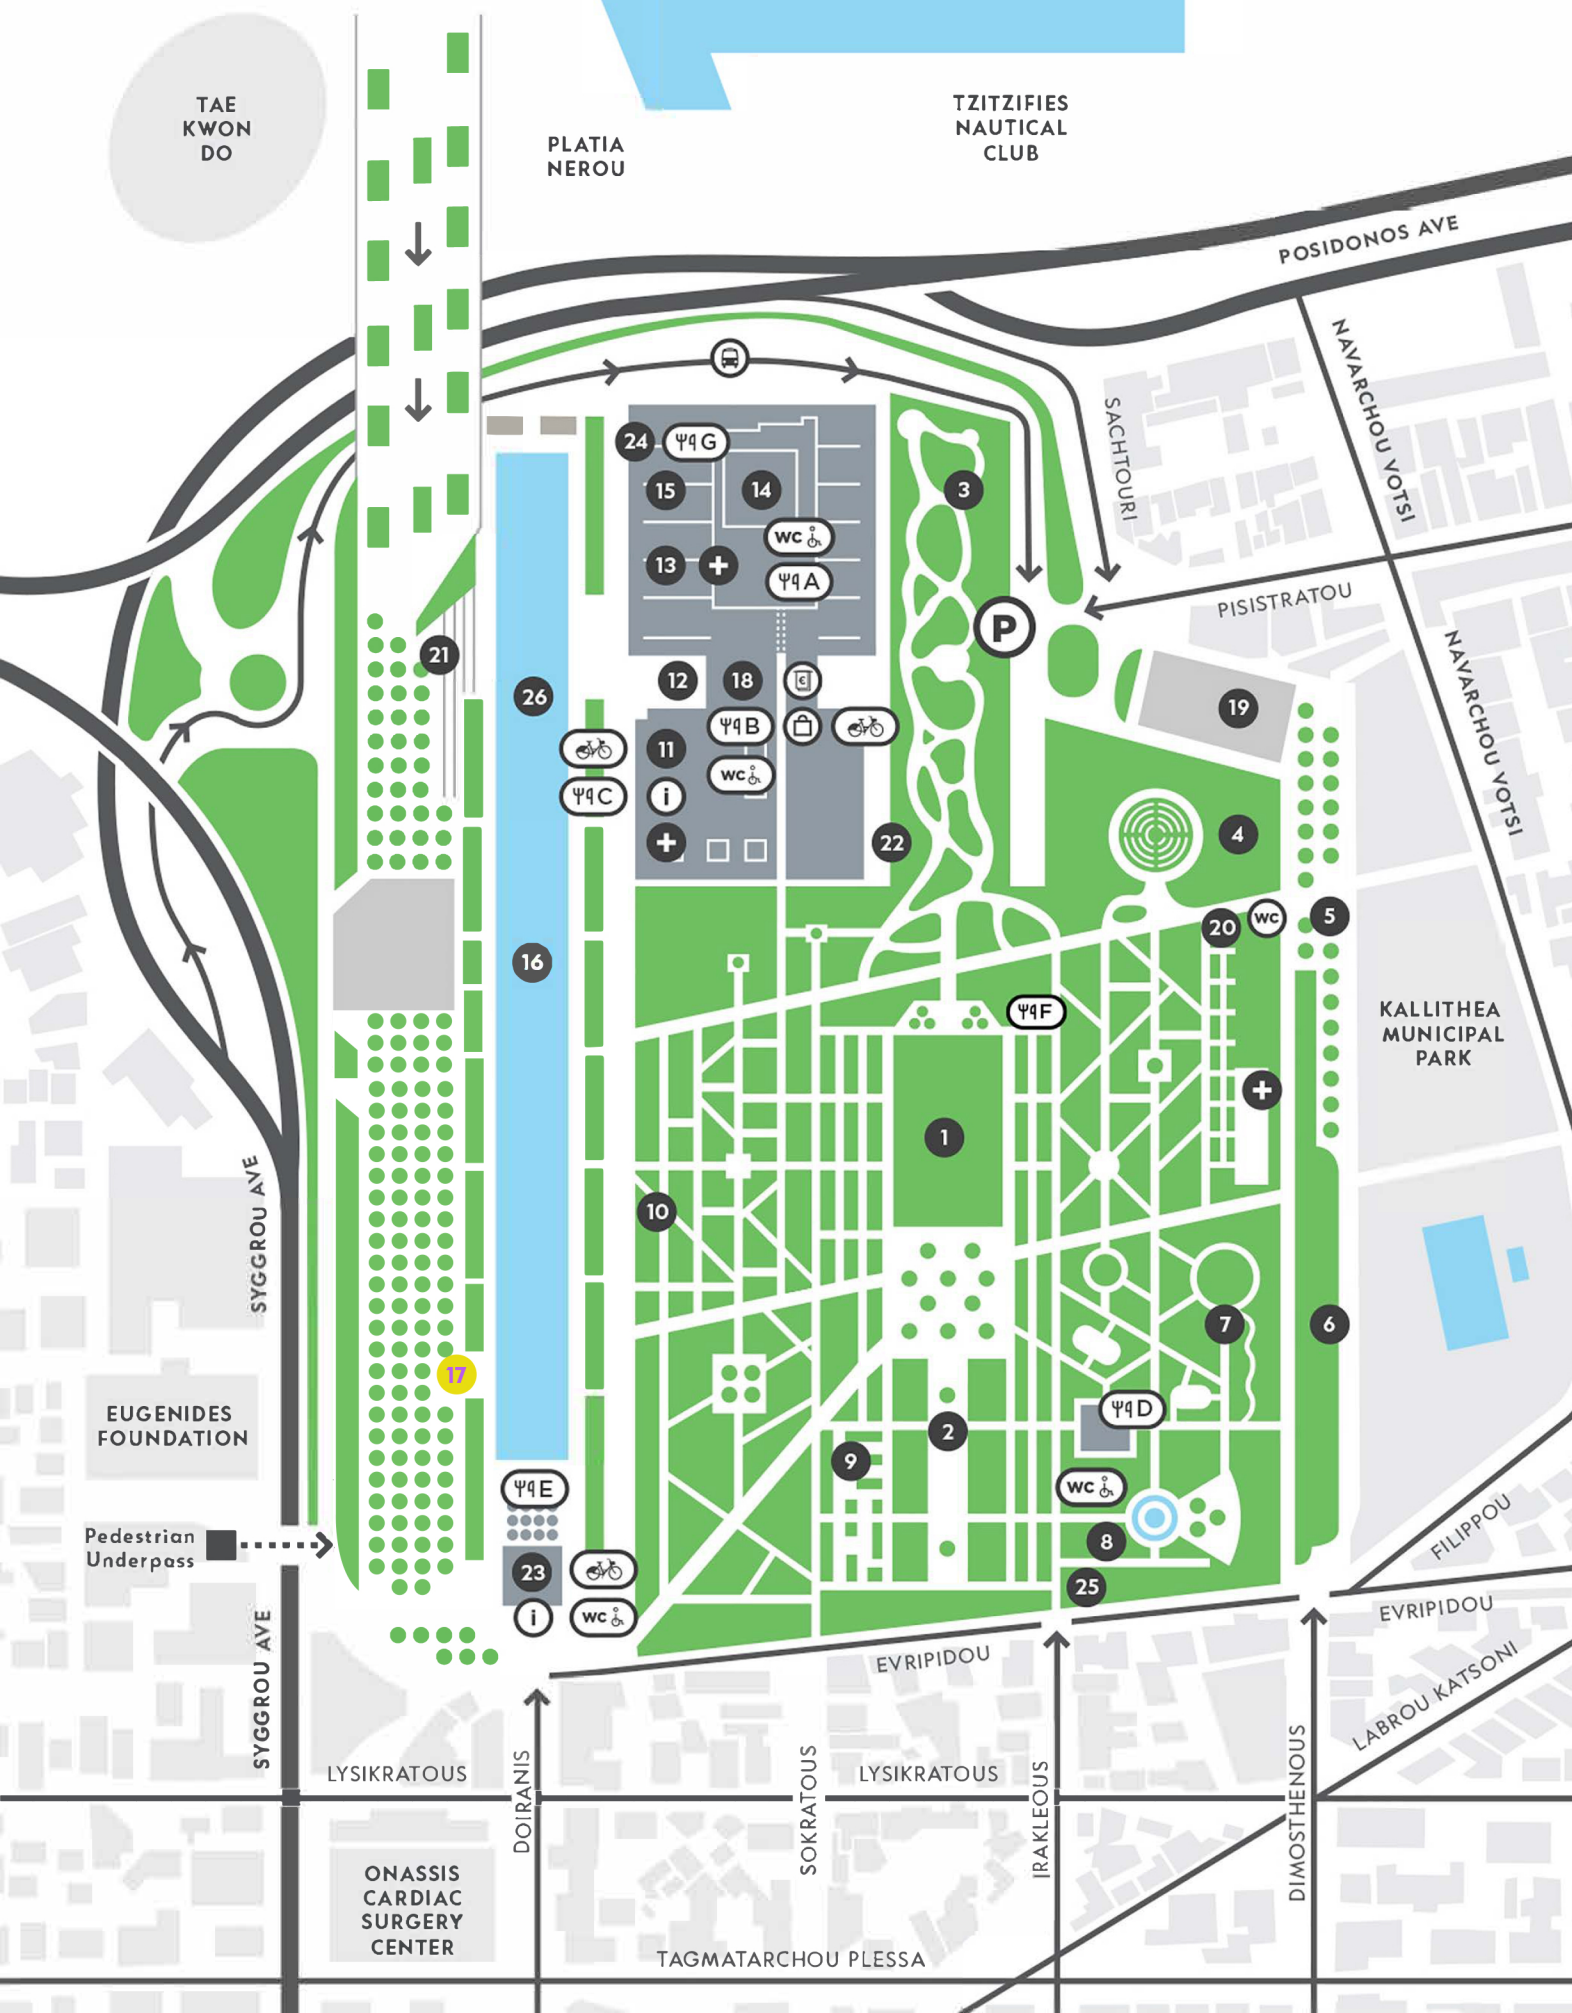

Map

Use the corresponding numbers on the map to locate a venue.

- 1 Great Lawn
 - 2 Pine Grove
 - 3 Southern Walks
 - 4 Dome @ Labyrinth
 - 5 Outdoor Gym
 - 6 Running Track
 - 7 Playground
 - 8 Water Jets
 - 9 Sound Garden
 - 10 Mediterranean Garden
 - 11 National Library of Greece
 - 12 Agora
 - 13 Greek National Opera
 - 14 Lighthouse
 - 15 Panoramic Steps
 - 16 Canal
 - 17 Esplanade / Maman
 - 18 SNFCC Lobby
 - 19 Bus Parking Lot
 - 20 Vegetable Garden
 - 21 Canal Steps
 - 22 Buffer Zone
 - 23 Visitors Center
 - 24 Delta Hall
 - 25 Outdoor Games Area
 - 26 Canal Jets
 - SNFCC Bike Rental
 - SNFCC Store
 - Shuttle Bus Stop
 - First Aid
 - ATM
 - Info Point
-
- Pharos Café
 - Agora Bistro
 - Coffee & Juice Vans on tour
 - Park Kiosk
 - Canal Café
 - Park Kiosk - Souvlaki
 - δ / Delta Restaurant