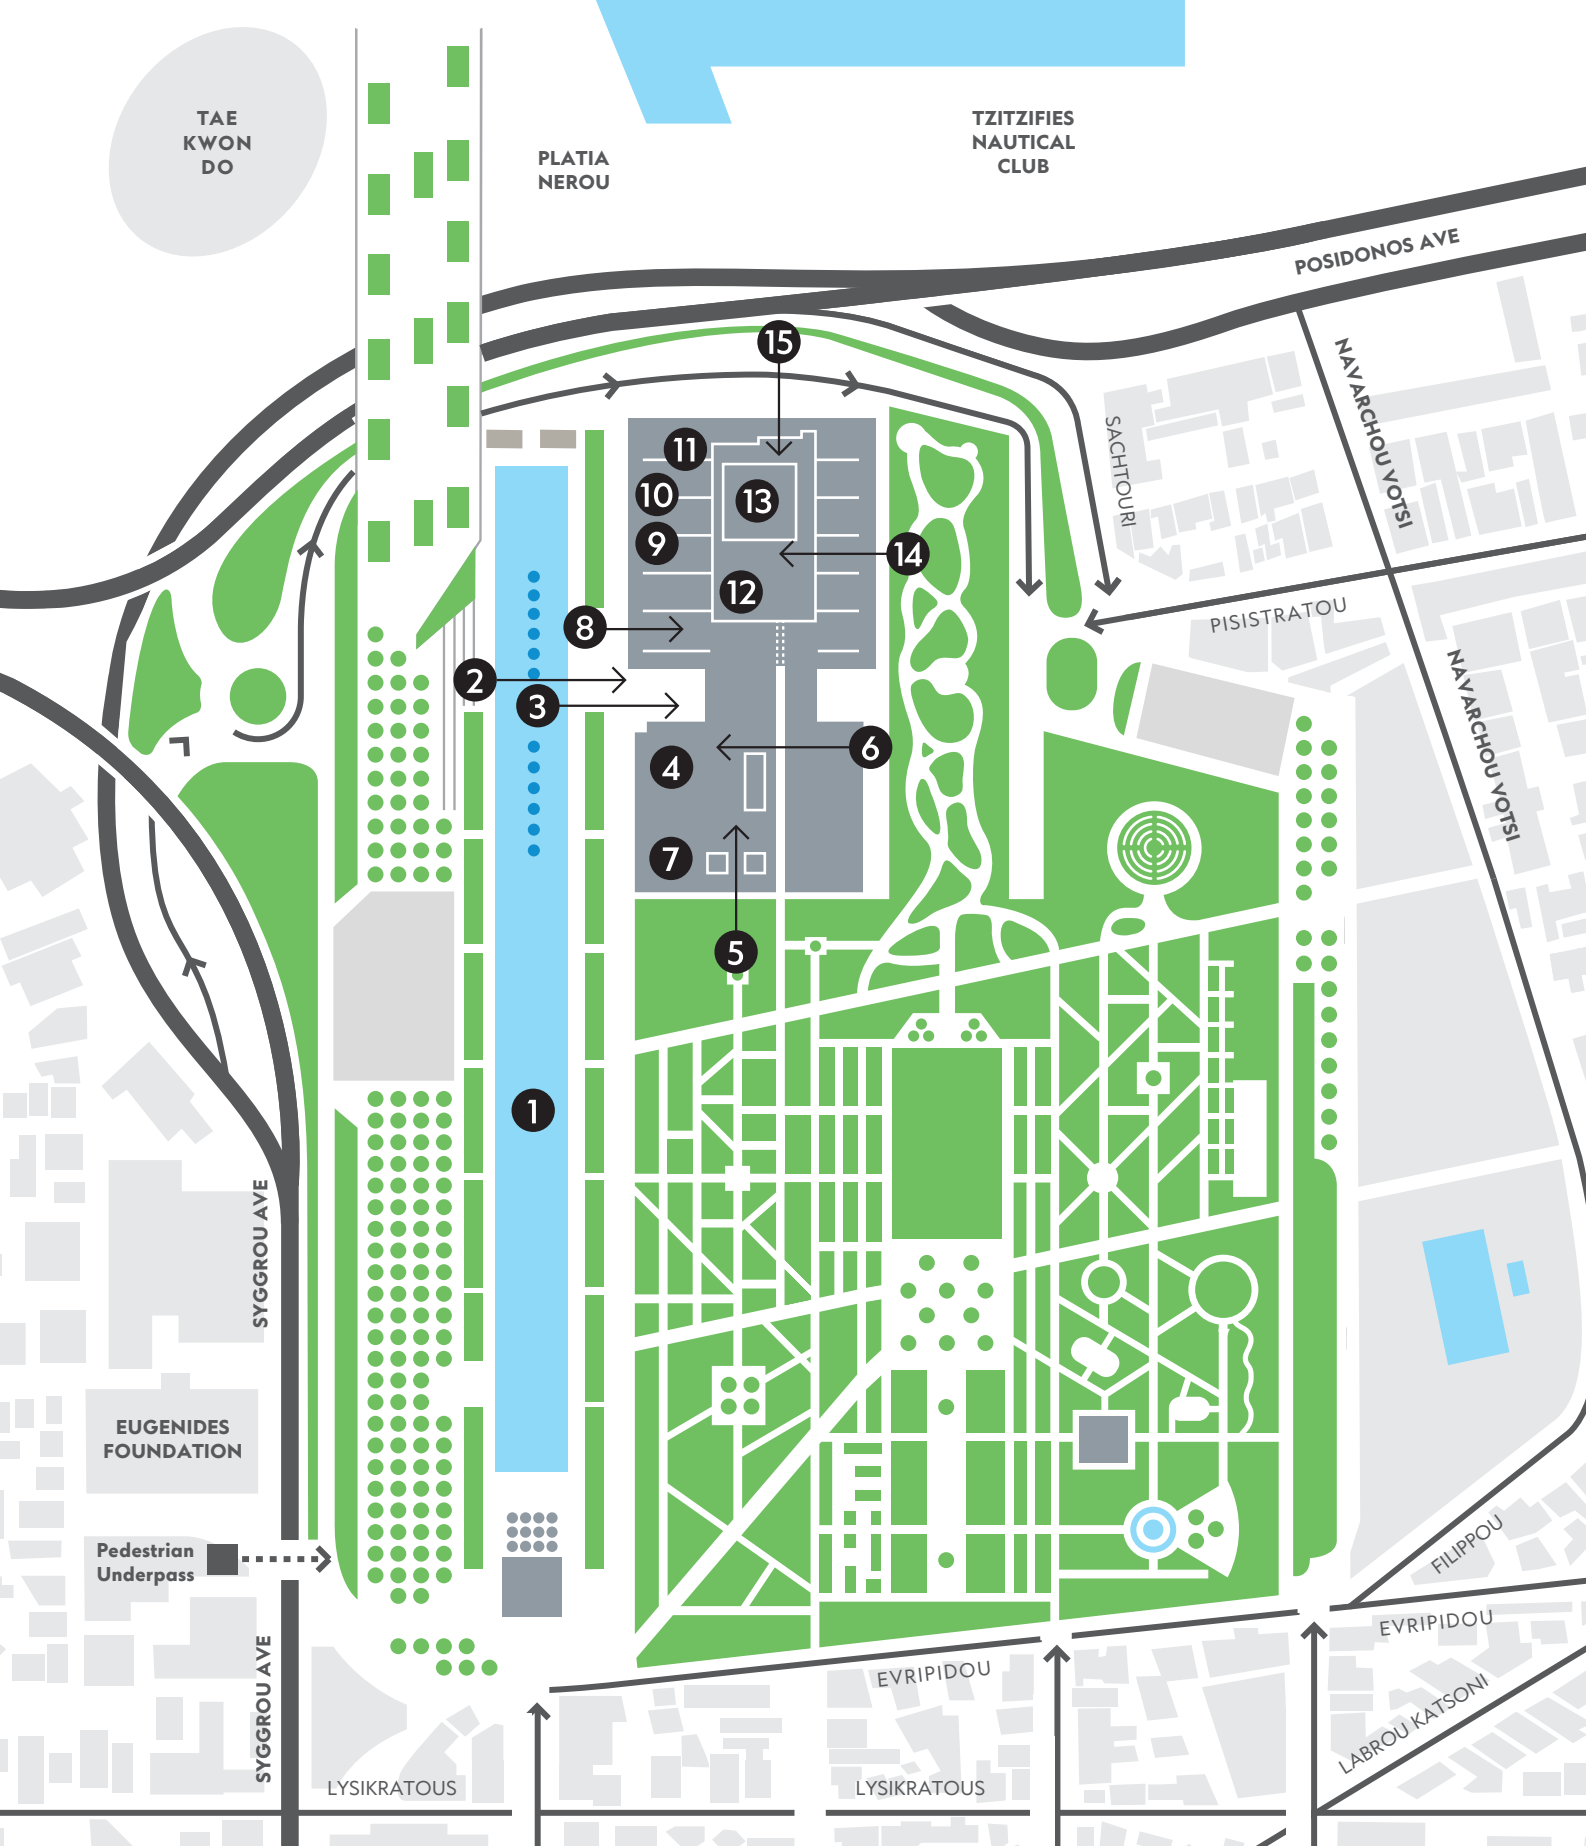

SNFCC

Virtual Visit

- ① Canal
- ② Agora (Morning Shoot)
- ③ Agora (Night Shoot)
- ④ NLG Lobby
- ⑤ Second Floor NLG
- ⑥ Book Castle NLG - Stavros Niarchos Reading Room
- ⑦ Seismic Isolators
- ⑧ GNO Lobby
- ⑨ Stavros Niarchos Hall GNO
- ⑩ Dome - Stavros Niarchos Hall
- ⑪ Alternative Stage GNO
- ⑫ Lighthouse (Exterior)
- ⑬ Lighthouse (Interior)
- ⑭ Park Views, Energy Canopy (Interior)
- ⑮ Energy Canopy (Exterior)