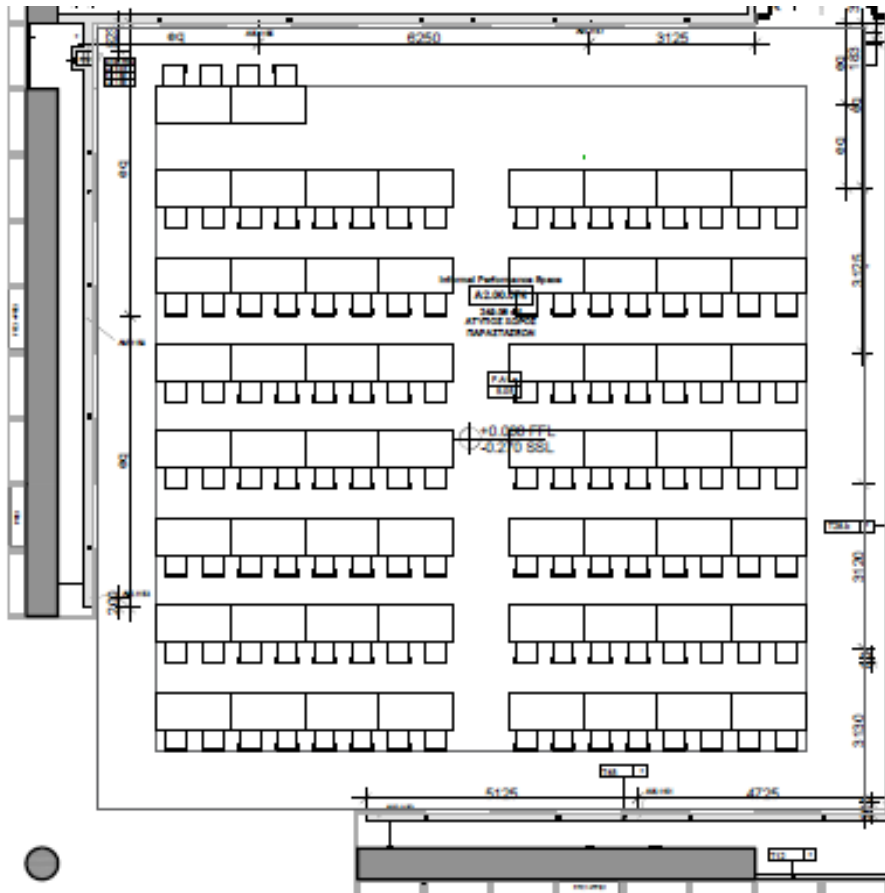

STAVROS
NIARCHOS
FOUNDATION
CULTURAL
CENTER

ΚΕΝΤΡΟ
ΠΟΛΙΤΙΣΜΟΥ
ΙΔΡΥΜΑ
ΣΤΑΥΡΟΣ
ΝΙΑΡΧΟΣ

SNFCC Rentals

SNFCC.org/rentals
rentals@snfcc.org

Book Castle

Classroom style

Capacity: 112

Classroom

capacity
112

214 m²