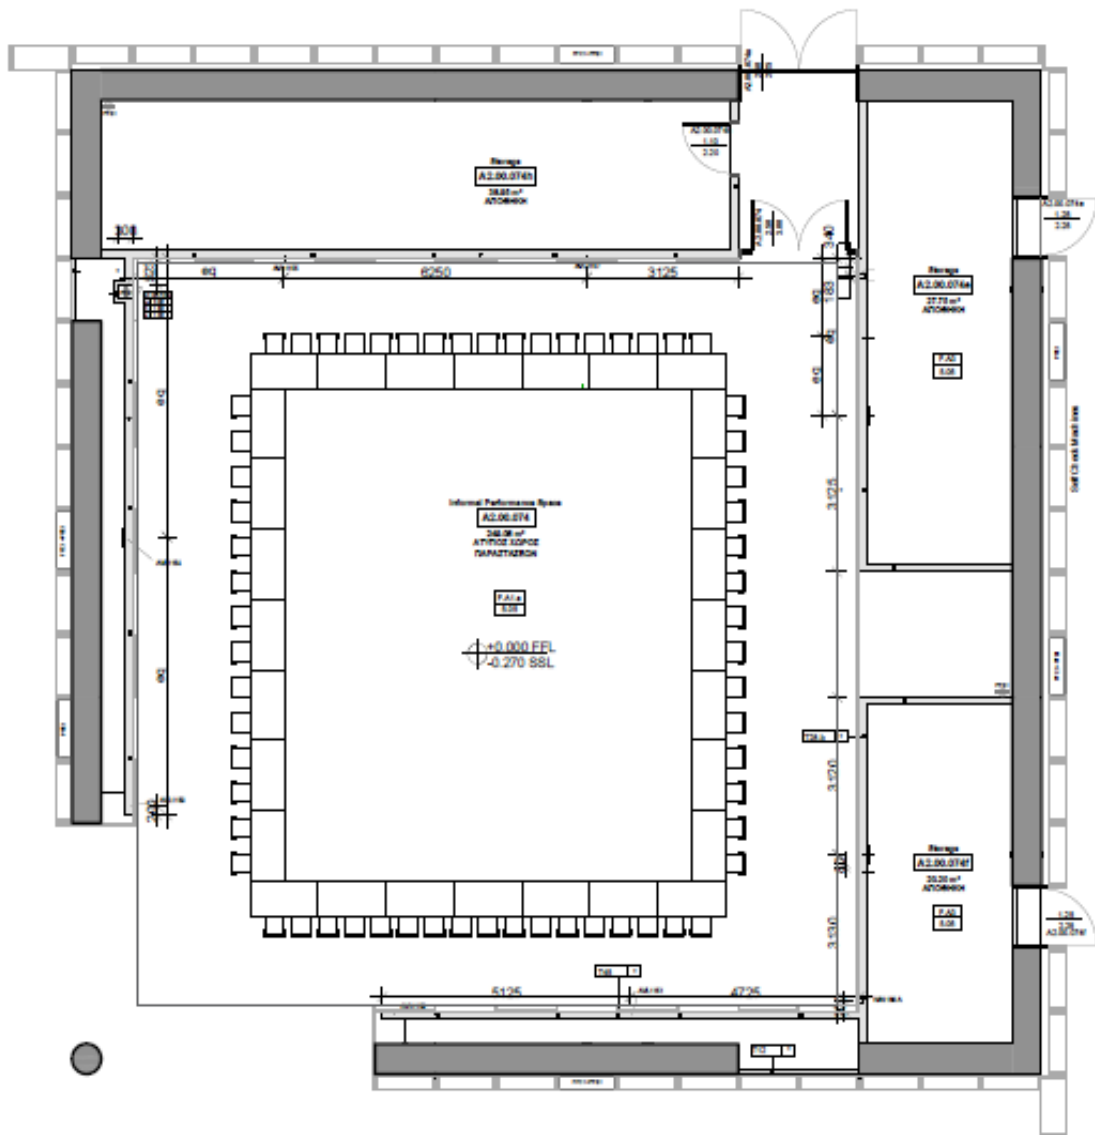

STAVROS
NIARCHOS
FOUNDATION
CULTURAL
CENTER

ΚΕΝΤΡΟ
ΠΟΛΙΤΙΣΜΟΥ
ΙΔΡΥΜΑ
ΣΤΑΥΡΟΣ
ΝΙΑΡΧΟΣ

SNFCC Rentals

SNFCC.org/rentals
rentals@snfcc.org

Book Castle

Boardroom style

Capacity: 62